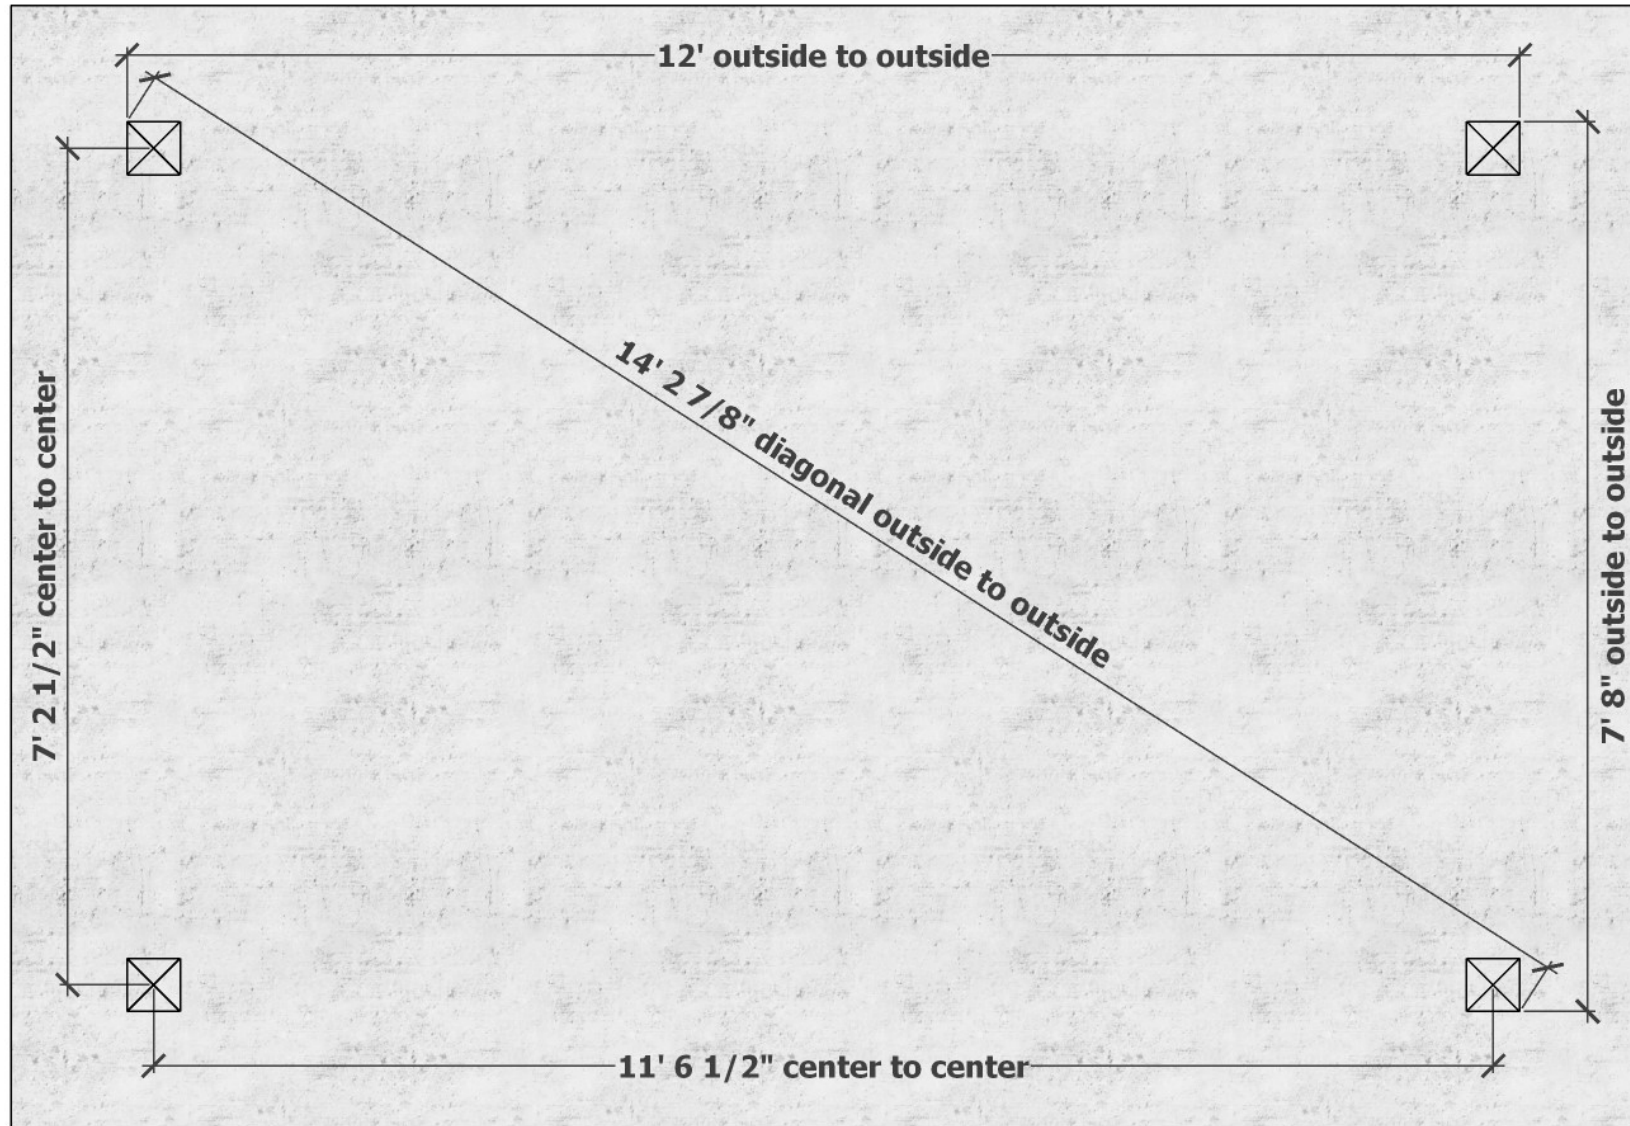

FRONT VIEW

SIDE VIEW

TOP

8'X12' STANDARD DIMENSIONS

FRONT

SIDE

Based on 5.5"X 5.5"Posts

8'X12' POST LAYOUT DIMENSIONS