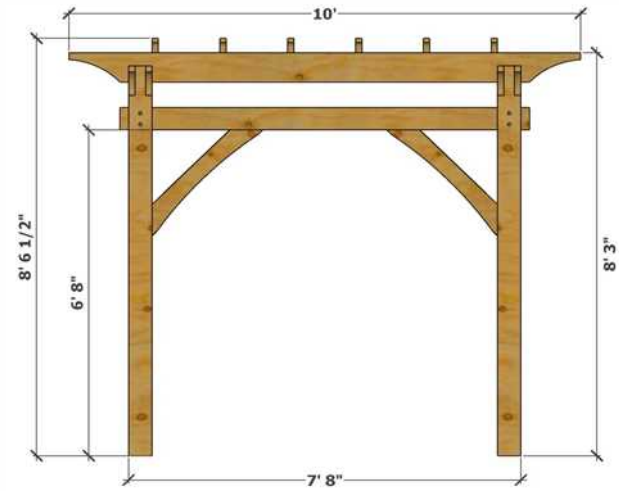

FRONT VIEW

SIDE VIEW

TOP

8'X12' STANDARD DIMENSIONS

FRONT

SIDE

Based on 5.5"X 5.5"Posts

8'X12' POST LAYOUT DIMENSIONS