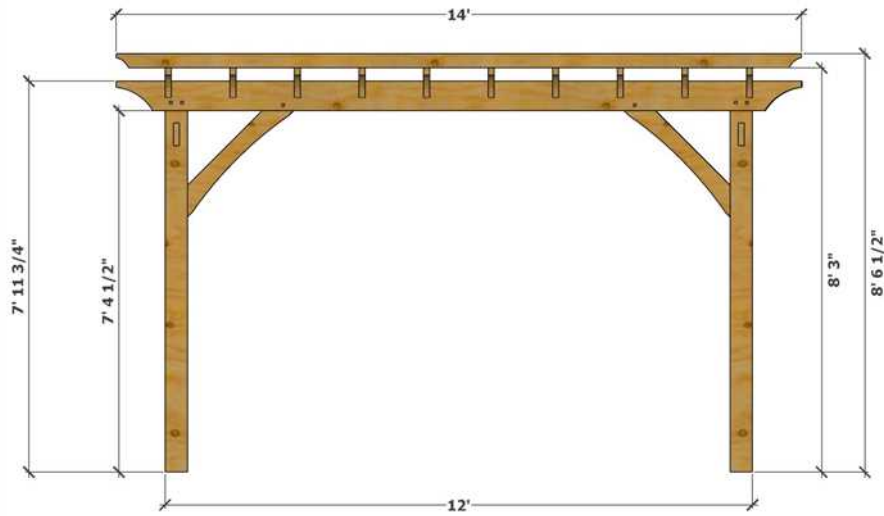

FRONT VIEW

SIDE VIEW

TOP

8'X12' STANDARD DIMENSIONS

FRONT

SIDE

Based on 5.5"X 5.5"Posts

8'X12' POST LAYOUT DIMENSIONS