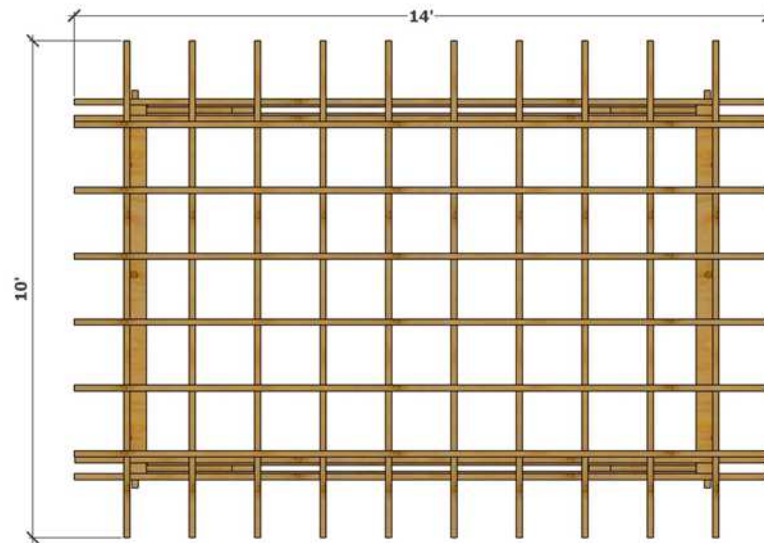

FRONT VIEW

SIDE VIEW

TOP

8'X12' STANDARD DIMENSIONS

FRONT

SIDE

Based on 5.5"X 5.5"Posts

8'X12' POST LAYOUT DIMENSIONS