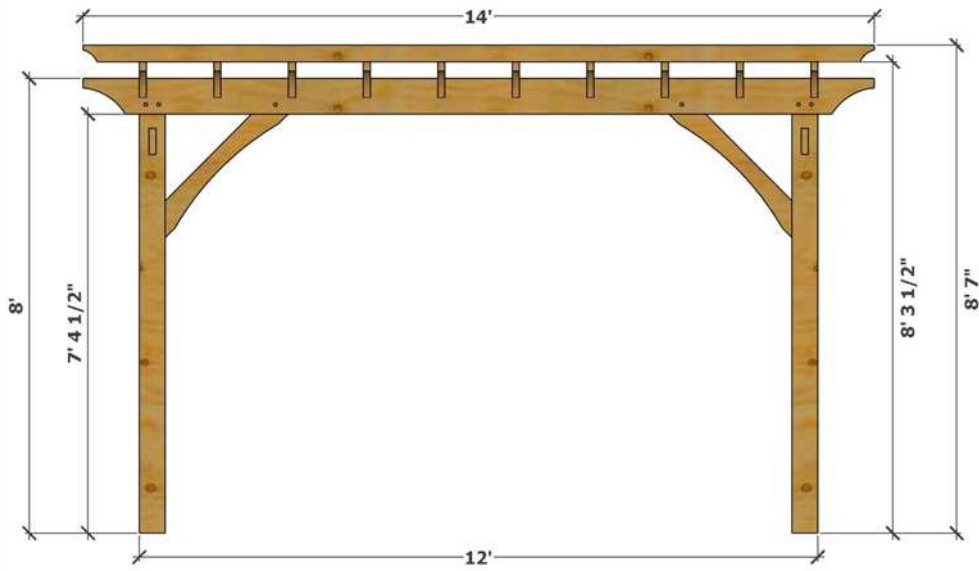

FRONT VIEW

SIDE VIEW

TOP

12'X12' STANDARD DIMENSIONS

FRONT

Based on 5.5"X 5.5"Posts

12'X12' POST LAYOUT DIMENSIONS