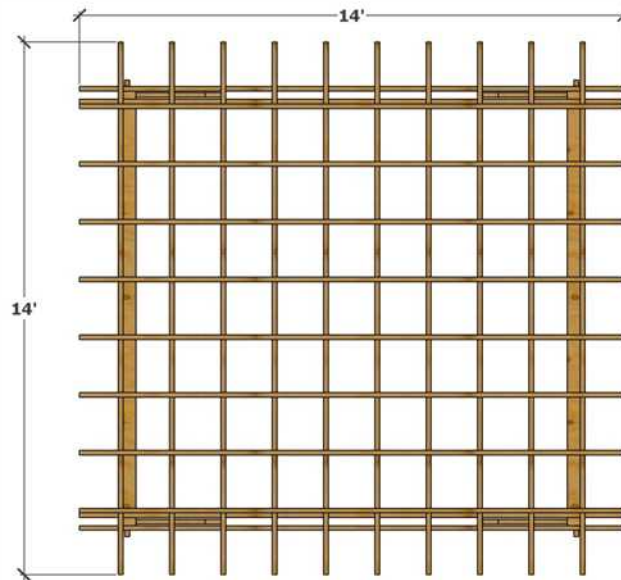

FRONT VIEW

SIDE VIEW

TOP

12'X12' STANDARD DIMENSIONS

FRONT

Based on 5.5"X 5.5"Posts

12'X12' POST LAYOUT DIMENSIONS