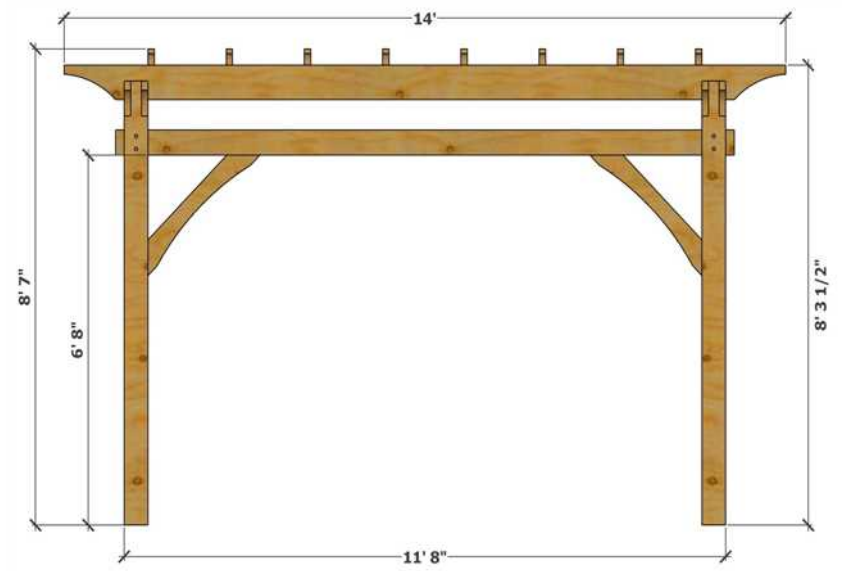

FRONT VIEW

SIDE VIEW

TOP

12'X12' STANDARD DIMENSIONS

FRONT

Based on 5.5"X 5.5"Posts

12'X12' POST LAYOUT DIMENSIONS