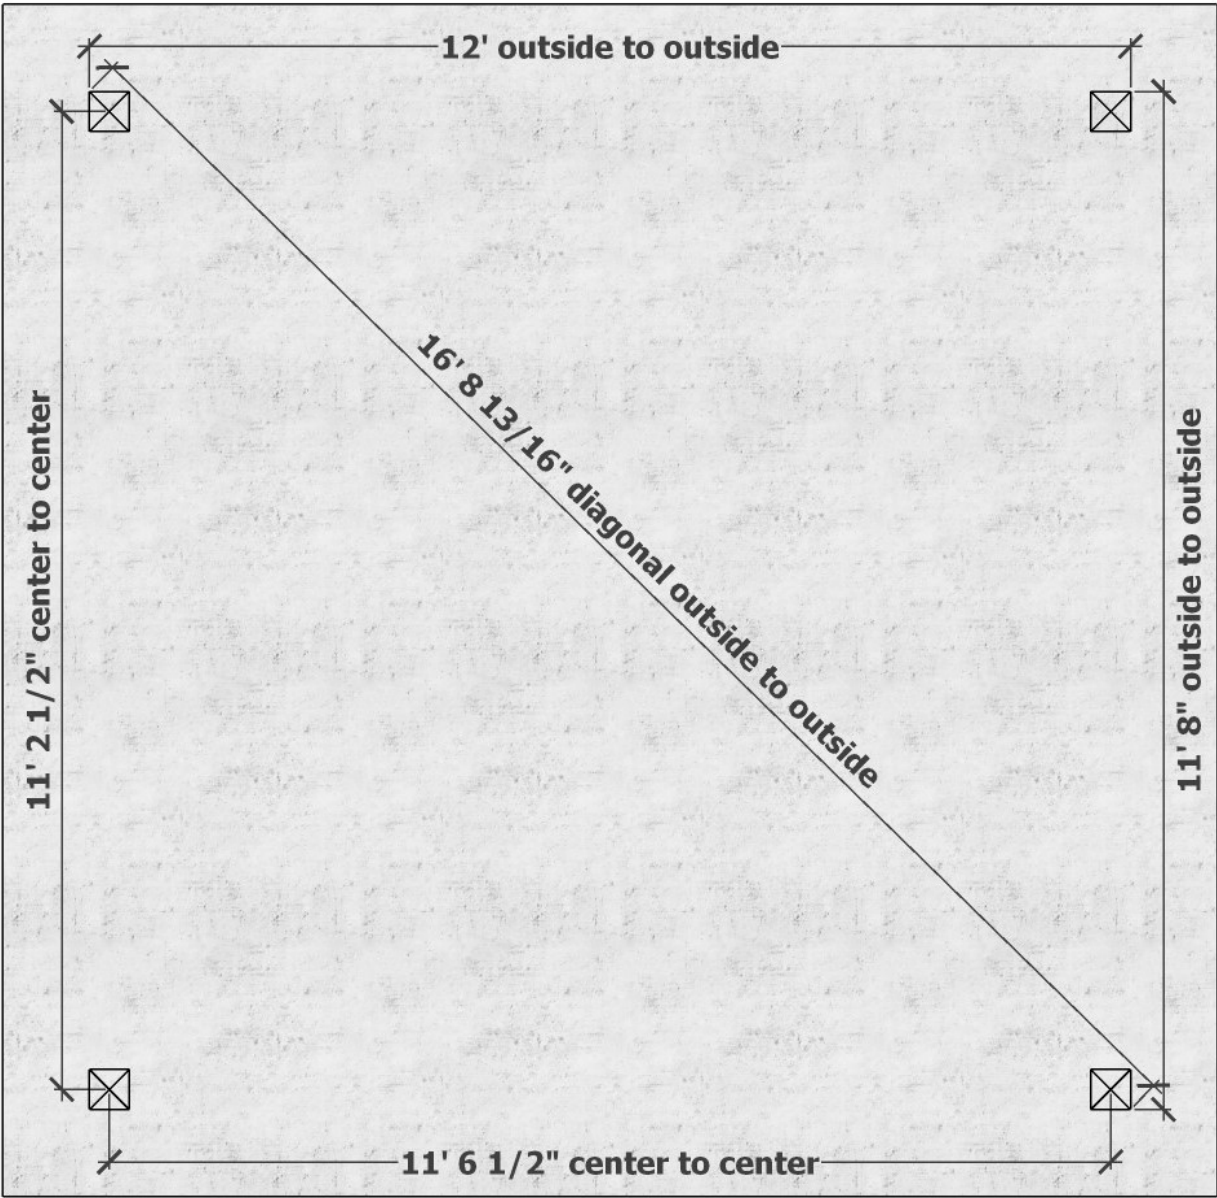

FRONT VIEW

SIDE VIEW

TOP

12'X12' STANDARD DIMENSIONS

FRONT

Based on 5.5"X 5.5"Posts

12'X12' POST LAYOUT DIMENSIONS