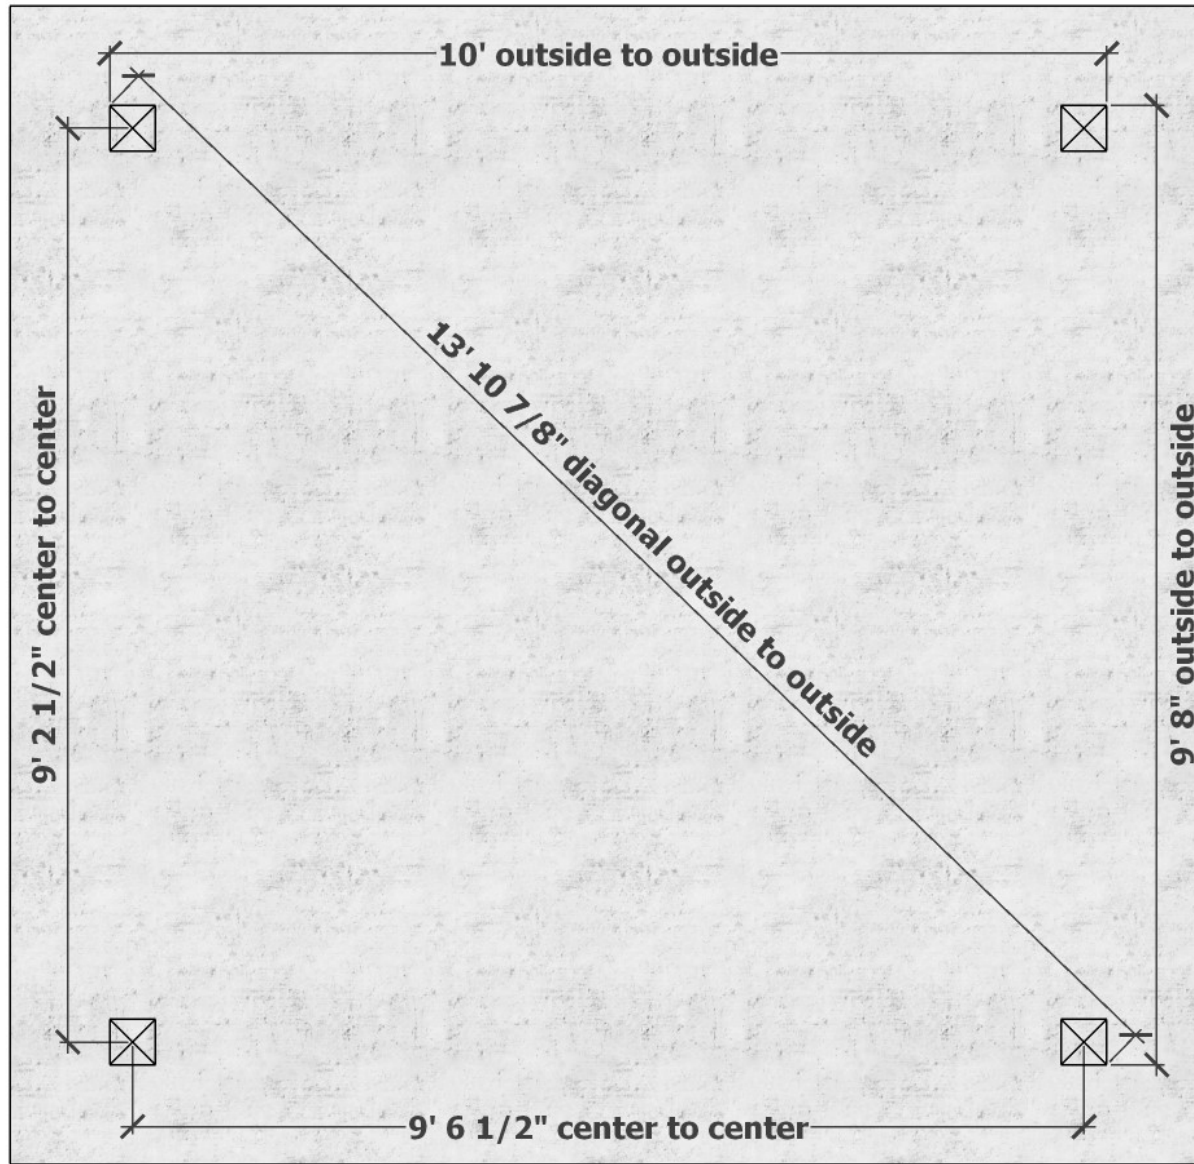

FRONT VIEW

SIDE VIEW

TOP

10'X10' STANDARD DIMENSIONS

FRONT

Based on 5.5"X 5.5"Posts

10'X10' POST LAYOUT DIMENSIONS