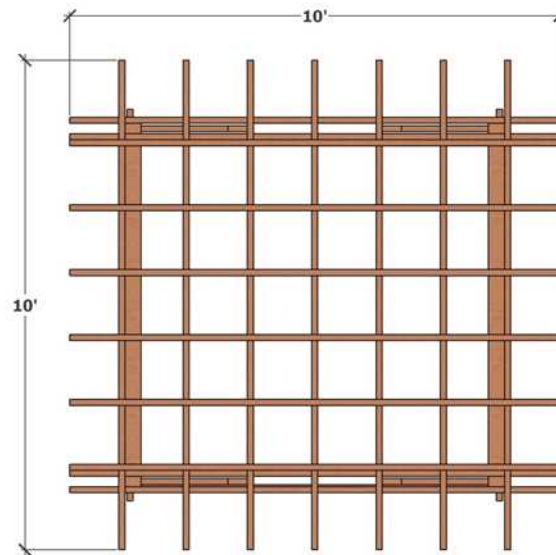

FRONT VIEW

SIDE VIEW

TOP

8'X8' STANDARD DIMENSIONS

FRONT

SIDE

Based on 5.5"X 5.5"Posts

8'X8' POST LAYOUT DIMENSIONS