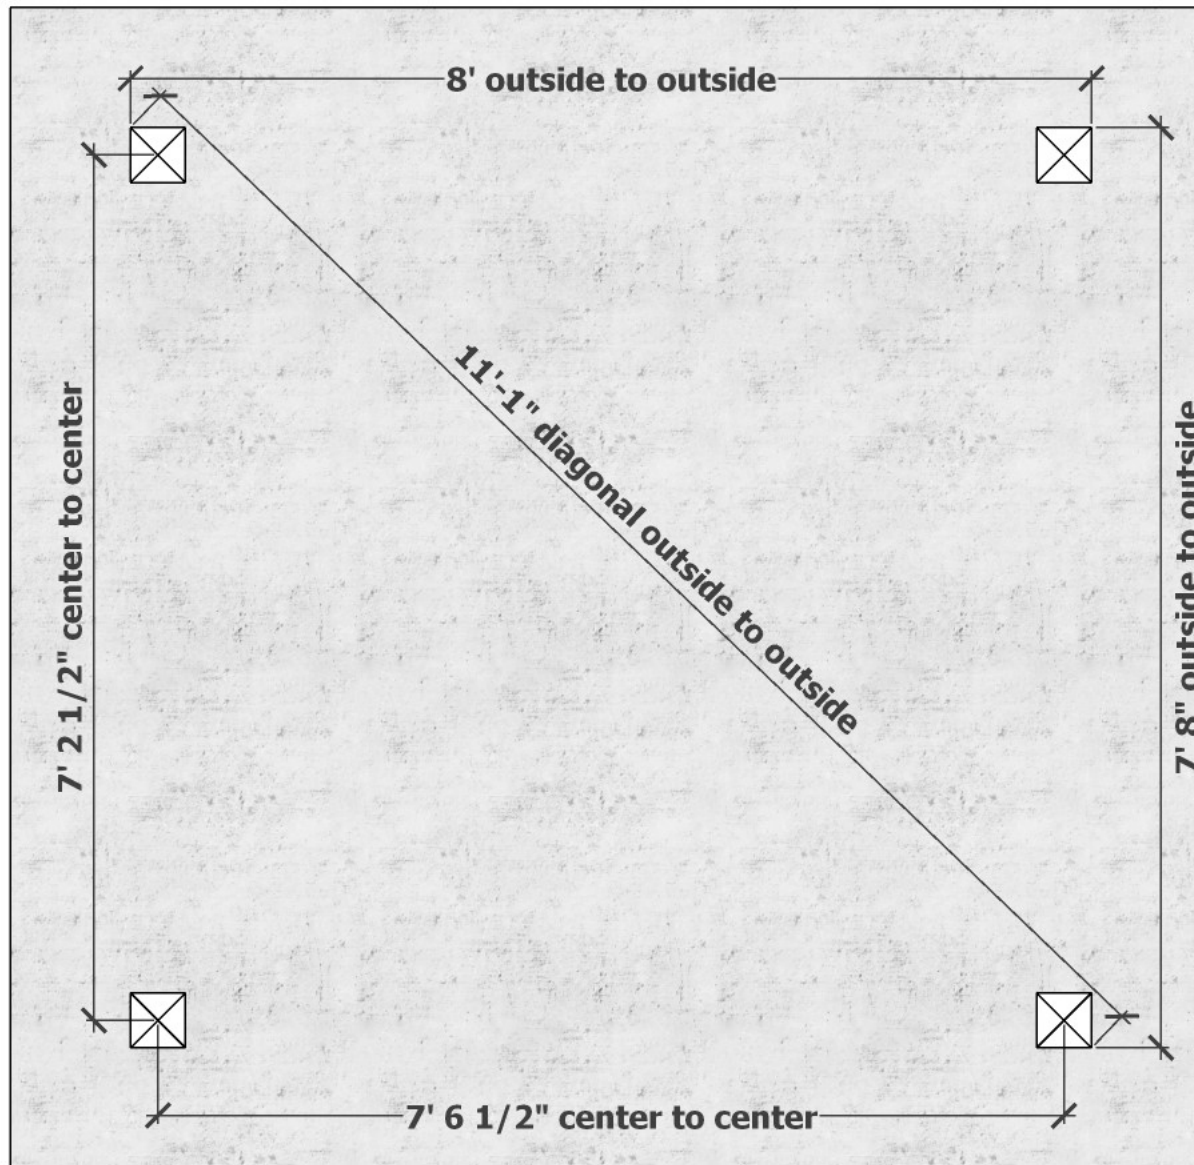

FRONT VIEW

SIDE VIEW

TOP

8'X8' STANDARD DIMENSIONS

FRONT

SIDE

Based on 5.5"X 5.5"Posts

8'X8' POST LAYOUT DIMENSIONS