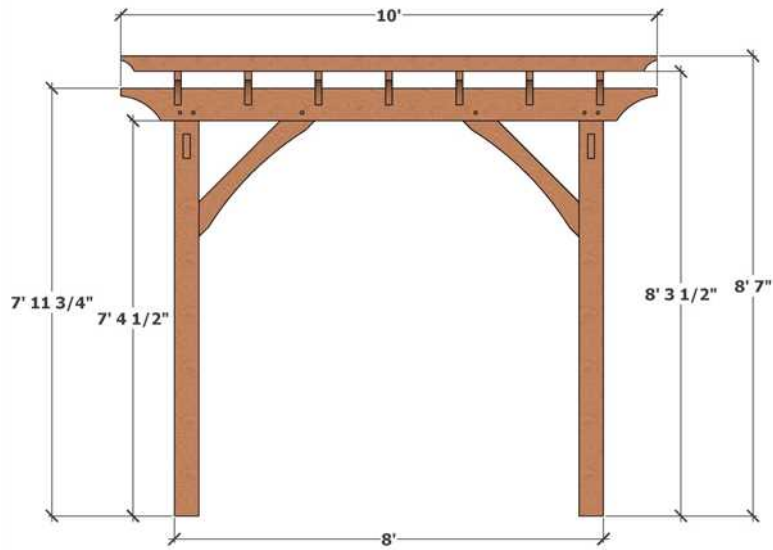

FRONT VIEW

SIDE VIEW

TOP

8'X8' STANDARD DIMENSIONS

FRONT

SIDE

Based on 5.5"X 5.5"Posts

8'X8' POST LAYOUT DIMENSIONS