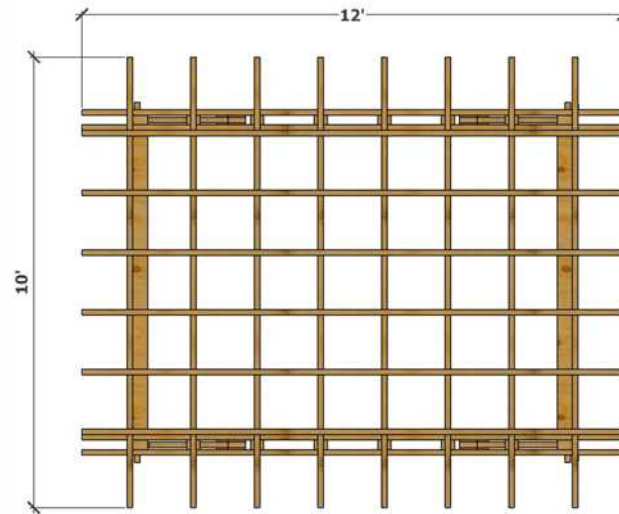

FRONT VIEW

SIDE VIEW

TOP

8'X10' STANDARD DIMENSIONS

FRONT

Based on 5.5"X 5.5"Posts

8'X10' POST LAYOUT DIMENSIONS