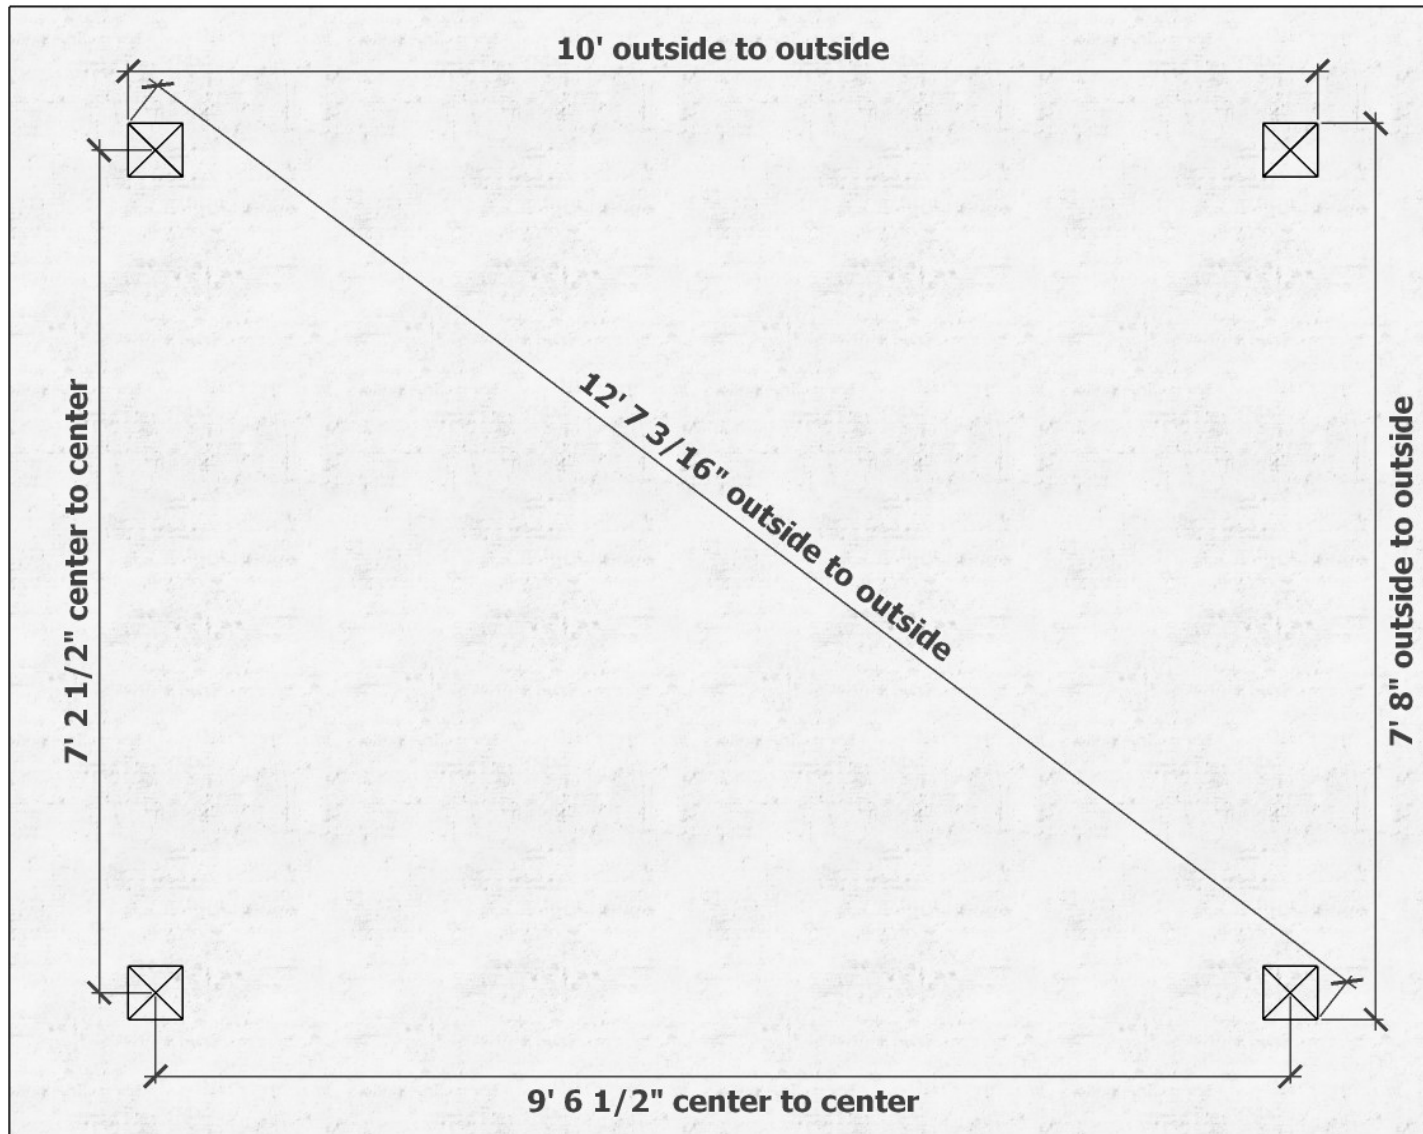

FRONT VIEW

SIDE VIEW

TOP

8'X10' STANDARD DIMENSIONS

FRONT

Based on 5.5"X 5.5"Posts

8'X10' POST LAYOUT DIMENSIONS